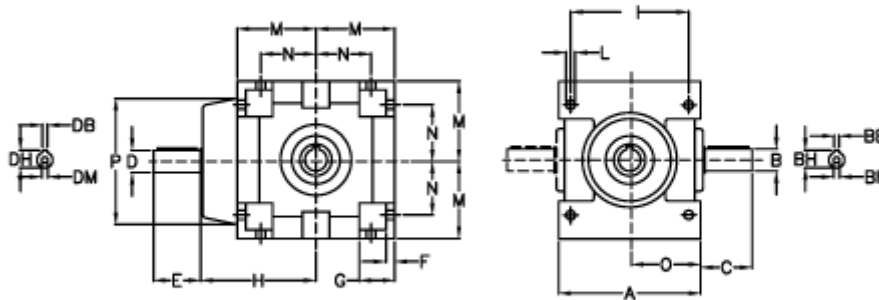

# Data Sheet

Article number: 2944124001300

Description: Bevel gear RAN 24DC i=1

## Measures

A	= 150	Description = RAN 24	E i>=2 = 40	O	= 75
BB H7	= 8	D h6 i=1 = 24	F = 10	P f7	= 120
BH	= 27.0	D h6 i>=2 = 19	G = 45	Weight (kg)	= 12.0
B h6	= 24	DH i=1 = 27.0	H = 116		
BM	= M8	DH i>=2 = 21.5	I = 125		
C	= 50	DM i=1 = M8	L = 9.0		
DB i=1	= 8	DM i>=2 = M6	M = 80		
DB i>=2	= 6	E i=1 = 50	N = 50		